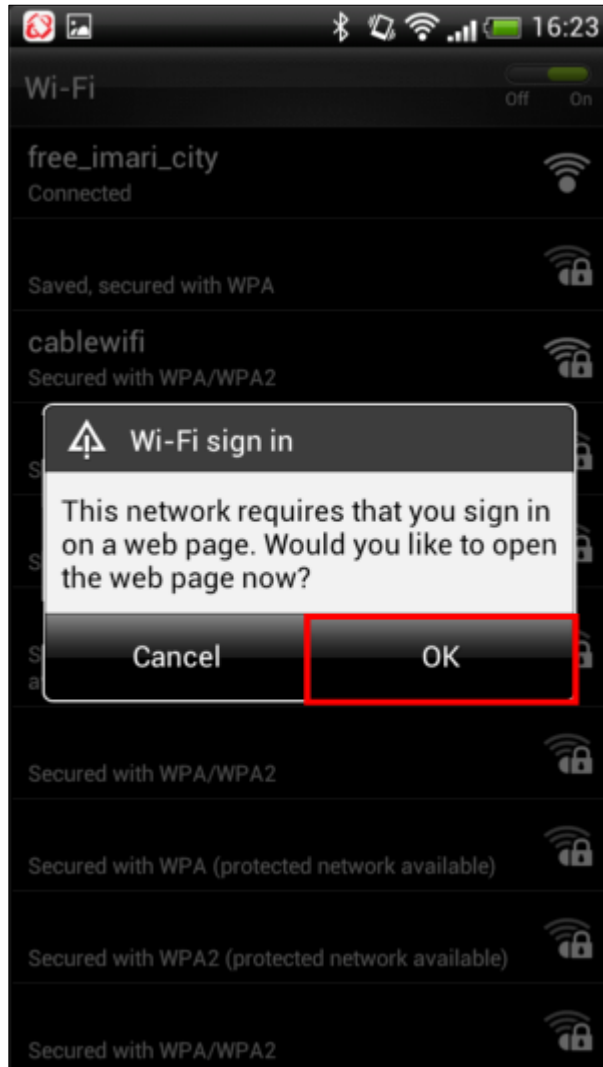

# **Connect to Wi-Fi network on an Android device**

1. Tap Settings.

2. Tap Wi-Fi.

3. Tap "free\_imari\_city".

4. Tap "Connect".

5. Tap "OK".

6. Tap "language".

7. Tap "English".

8. Tap "Click Here for Internet connection".