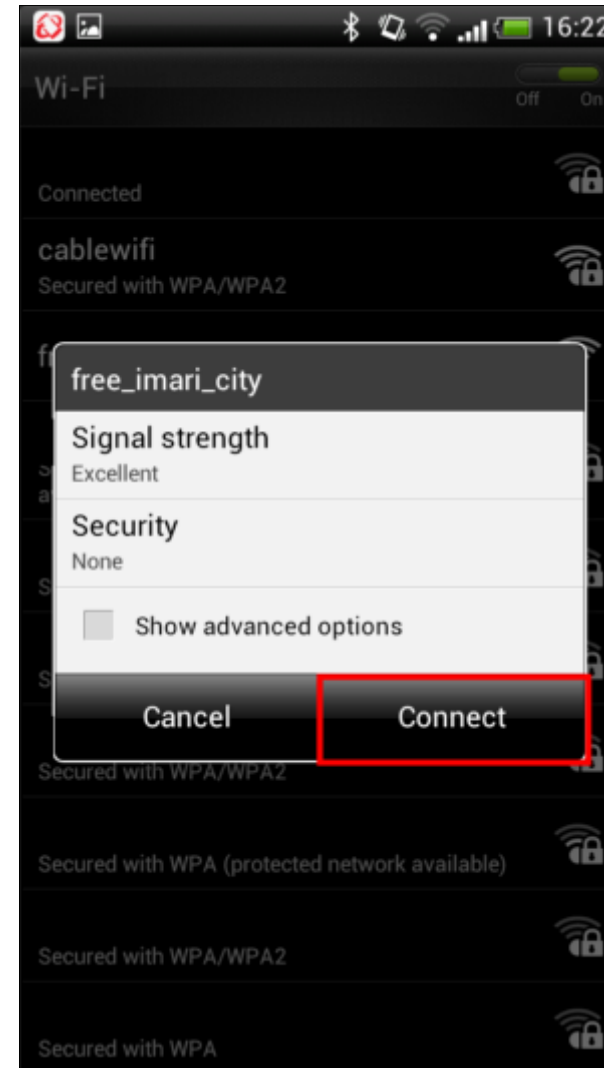

# **Connect to Wi-Fi network on an Android device**

1. Tap Settings.

2. Tap Wi-Fi.

3. Tap "free\_imari\_city".

4. Tap "Connect".

5. Tap "OK".

6. Tap "language".

7. Tap "English".

8. Tap "Click Here for Internet connection".